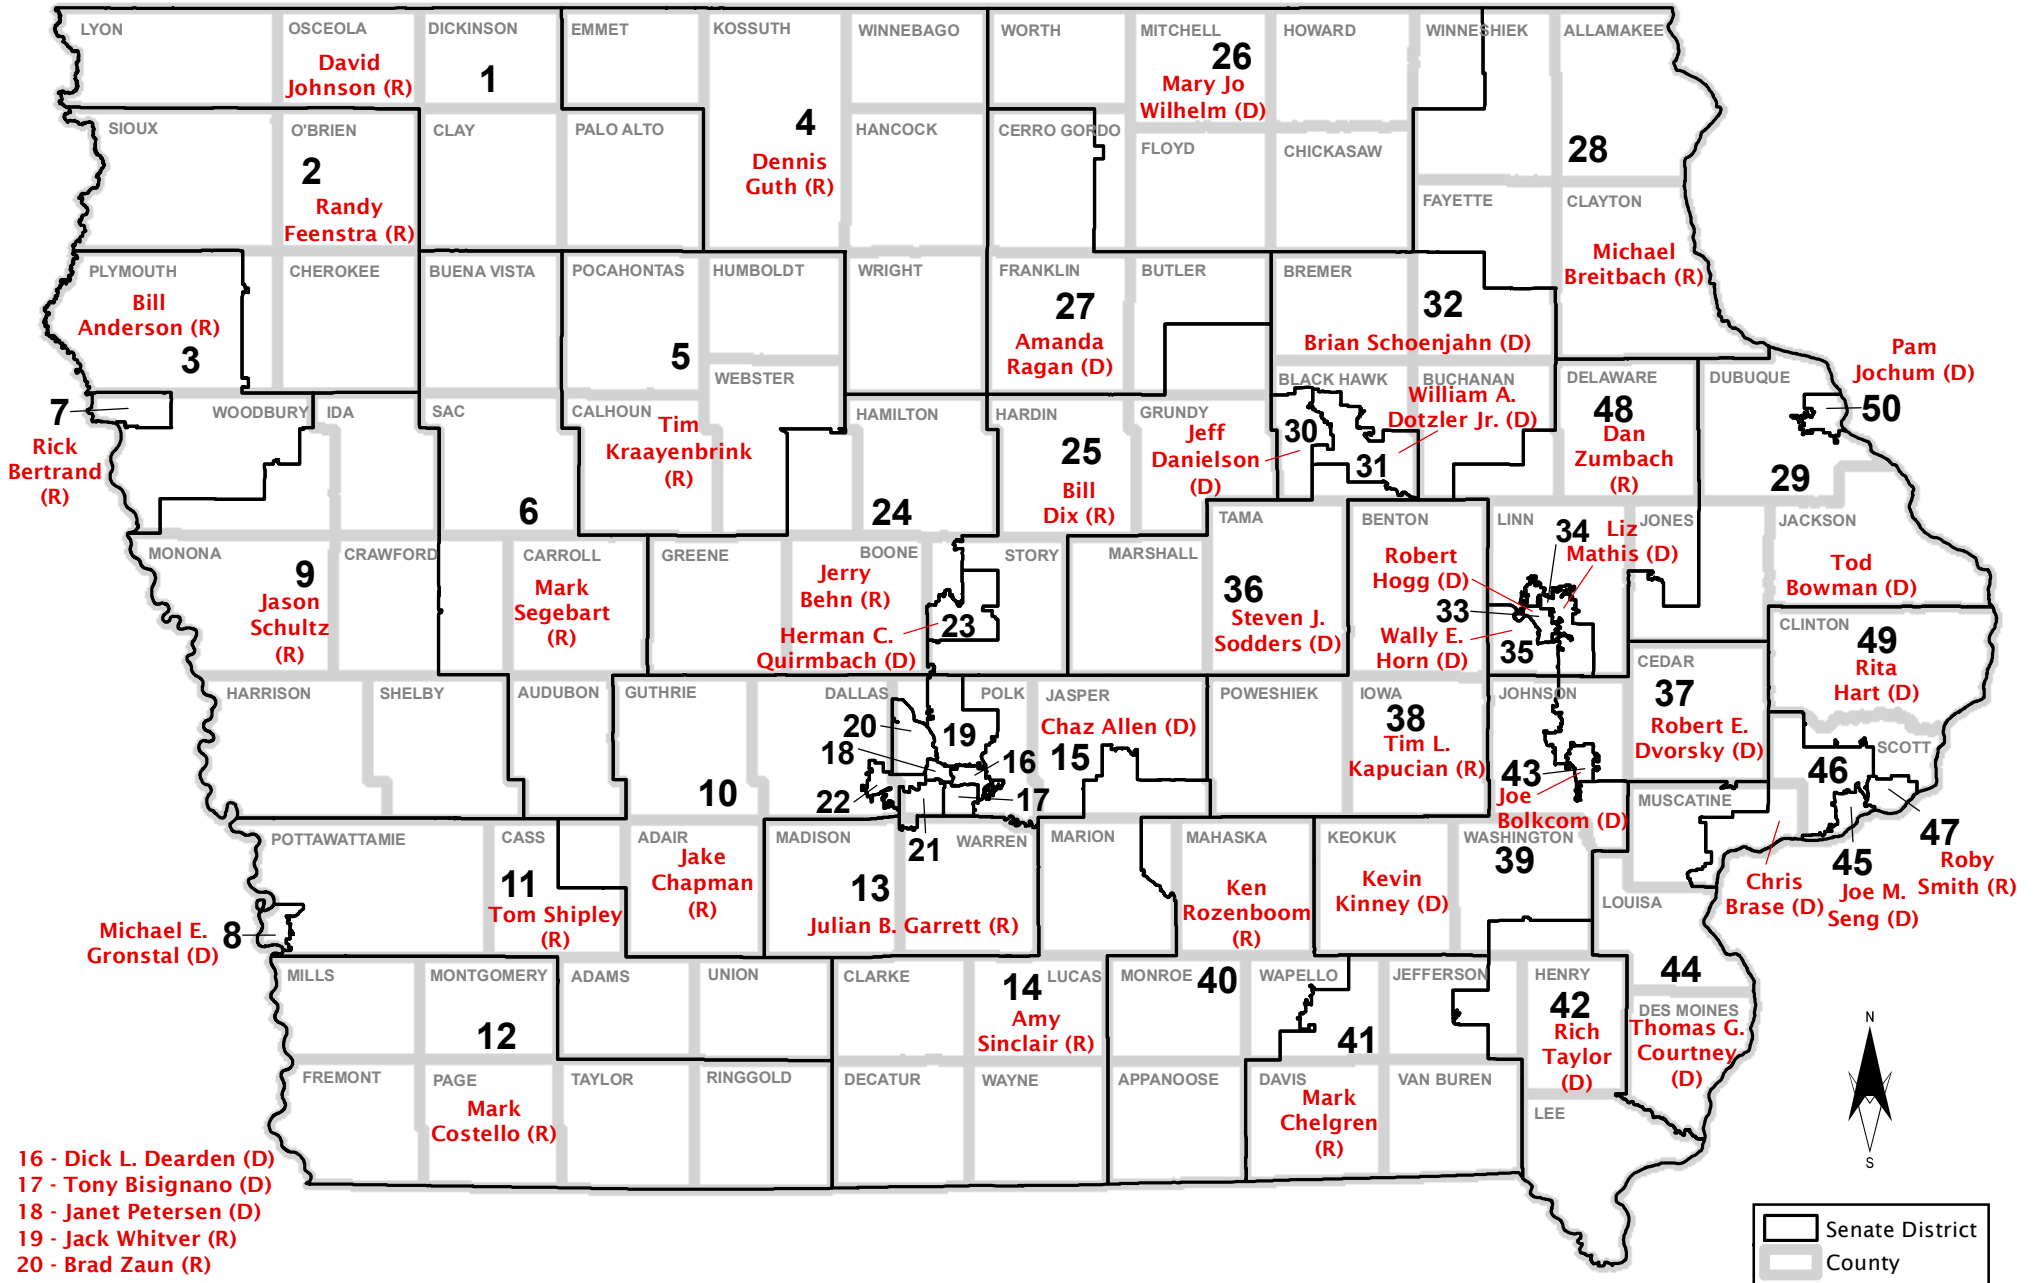

# IOWA SENATE DISTRICTS

The 86th General Assembly (2015-2016)

Senate District  
 County