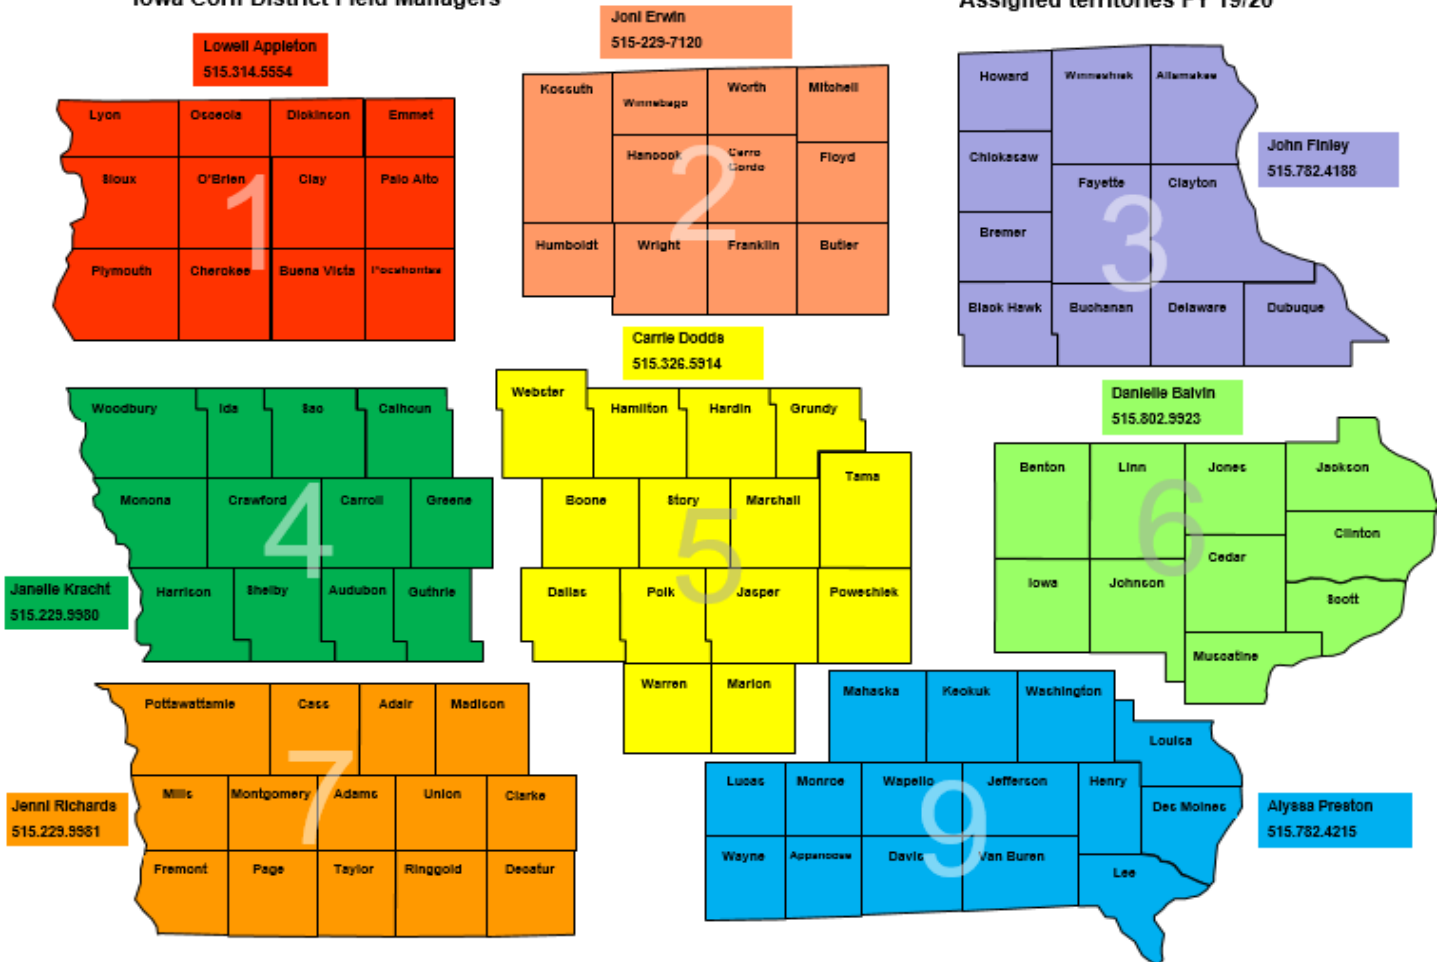

Iowa Corn District Field Managers

District 1: Lowell Appleton

- lappleton@iowacorn.org
- Cell 515-314-5554

District 2: Joni Erwin

- jerwin@iowacorn.org
- Cell: 515.229.7120

District 3: John Finley

- jfinley@iowacorn.org
- Cell: 515.782.4188

District 4: Janelle Kracht

- jkracht@iowacorn.org
- 515.229.9980

District 5: Carrie Dodds

- cdodds@iowacorn.org
- Cell: 515.326.5914

District 6: Danielle Balvin

- dbalvin@iowacorn.org
- Cell: 515.802.9923

District 7: Jenni Richards

- jrichards@iowacorn.org
- Cell: 515.229.9981

District 9: Alyssa Preston

- apreston@iowacorn.org
- Cell Phone: 515-782-4215

Iowa Corn District Field Managers

Assigned territories FY 19/20