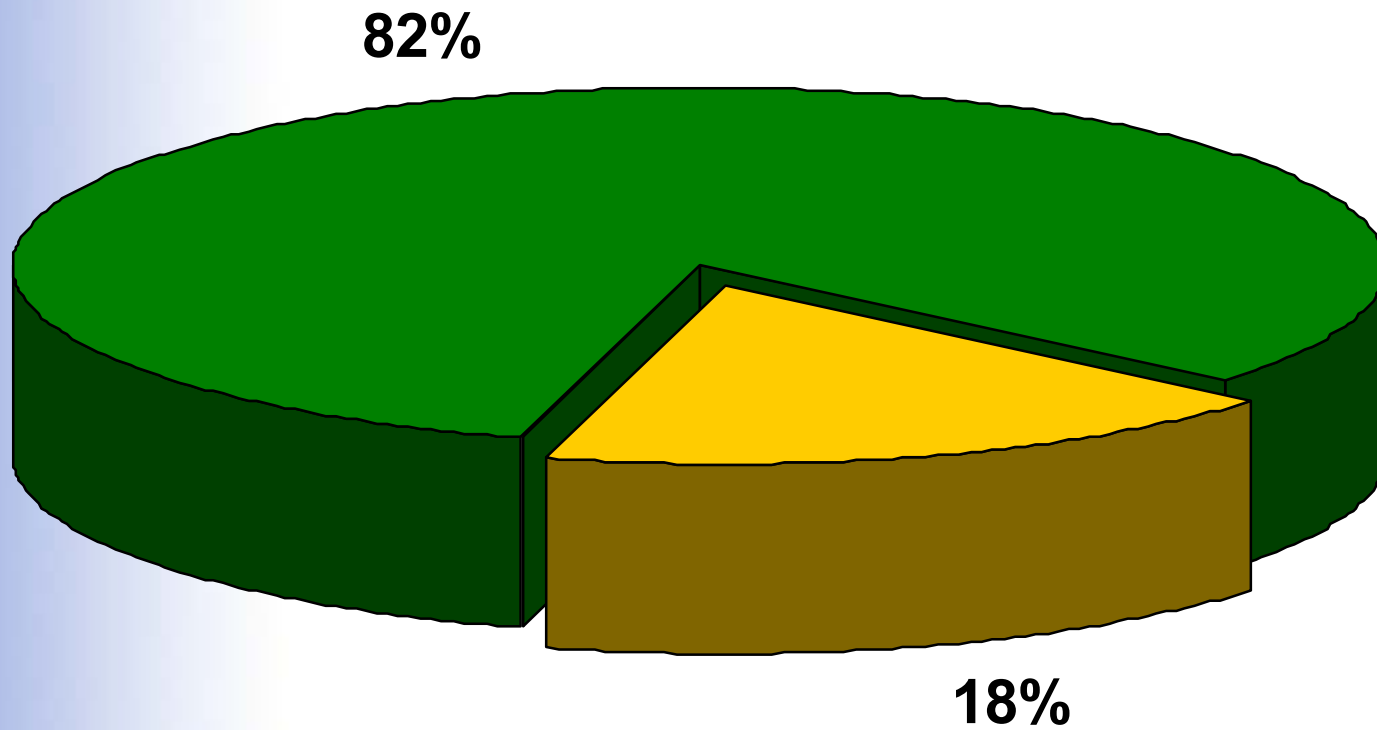

**2008 Iowa Corn Crop
2,189 mbu**

**442 mbu
to feed livestock**

**484 mbu
to exports**

**834 mbu
for ethanol**

**365 mbu
processed into:**

Starch

Corn oil

Sweeteners

Corn flour

Grits

Corn meal

Beverage alcohol

Iowa's Share of the 2008 U.S. Crop

Iowa All others

Corn Leaving Iowa (Net)

Source: PRX. In millions of bushels