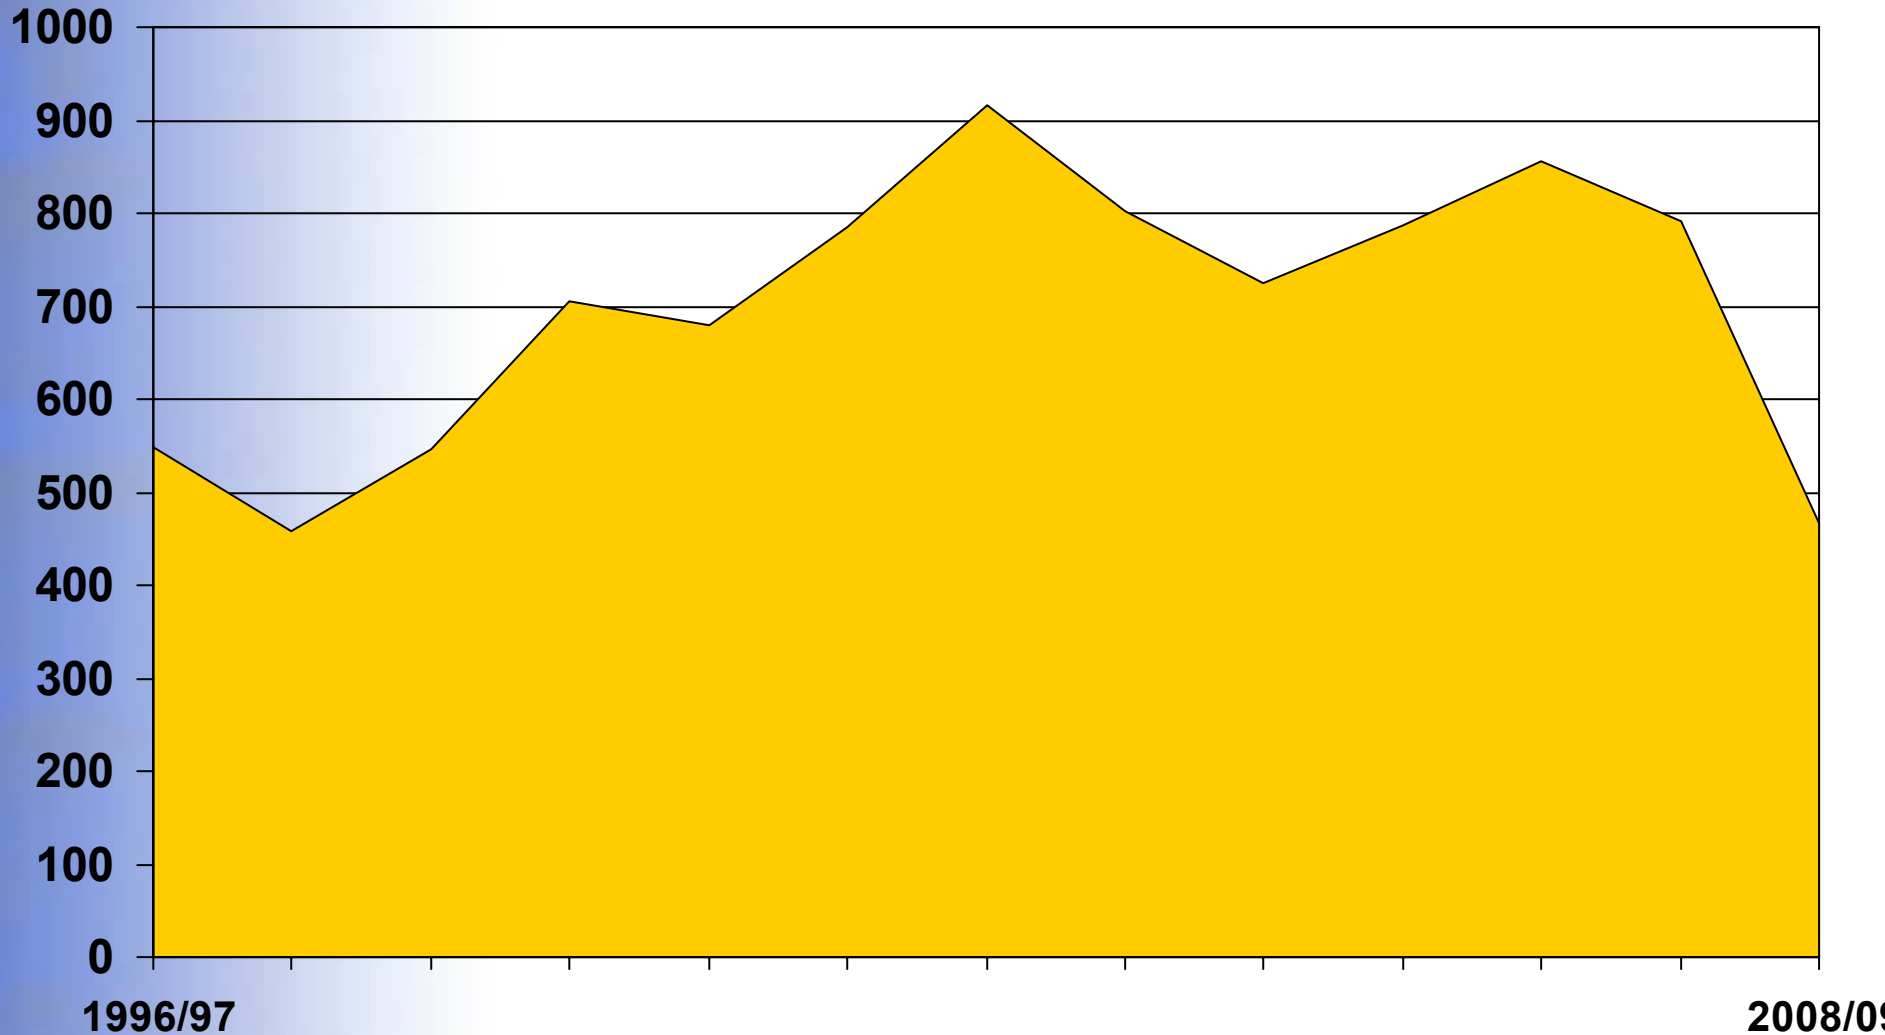

**2008 Iowa Corn Crop
2,189 mbu**

**442 mbu
to feed livestock**

**484 mbu
to exports**

**834 mbu
for ethanol**

**365 mbu
processed into:**

Starch

Corn oil

Sweeteners

Corn flour

Grits

Corn meal

Beverage alcohol

Iowa's Share of the 2008 U.S. Crop

Iowa All others

Corn Leaving Iowa (Net)

Source: PRX. In millions of bushels