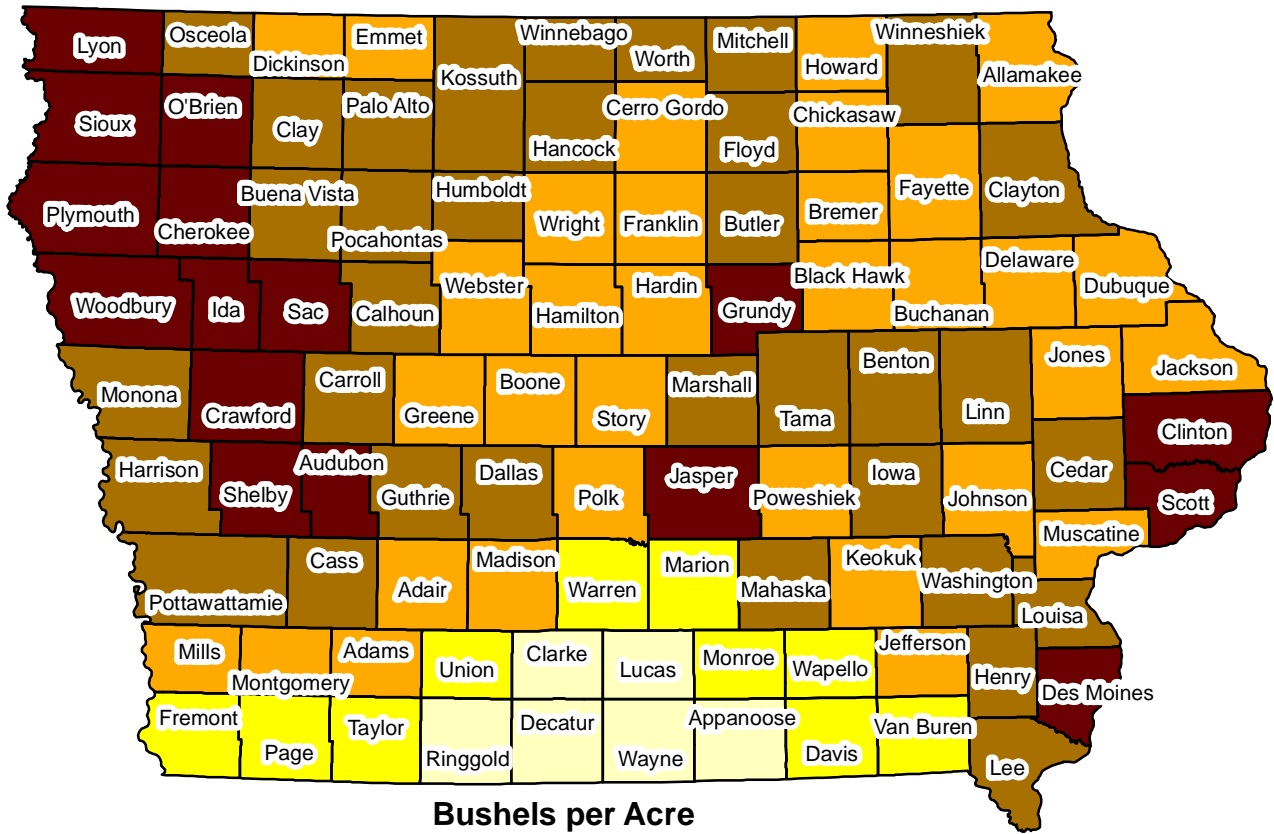

2008 Iowa Corn Yield

Bushels per Acre

Provided by USDA's National Agricultural Statistics Service, Iowa Field Office